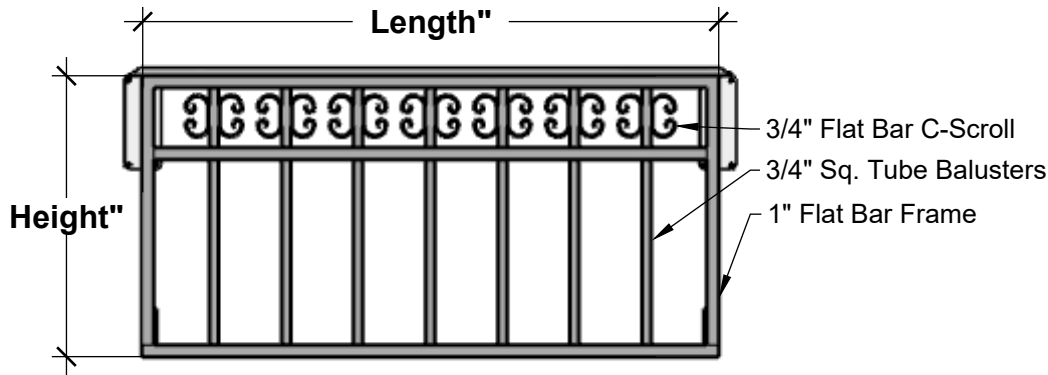

FRONT VIEW

WALL SCROLL SIDE VIEW

PERSPECTIVE VIEW

SIDE VIEW

Standard Length Options	
36"	
48"	
54"	
60"	
72"	
Standard Height Options	
24"	
30"	
36"	
42"	
Color Options	
Black	
Bronze Tone	

GENERAL NOTES	

Bottom Wall Scrolls
come Separately

HOOKS & LATTICE

A CARLSBAD MANUFACTURING COMPANY

1 (800) 896-0978

HooksandLattice.com

PRODUCT DESCRIPTION				SKU				PREPARED FOR		APPROVAL SIGNATURE
SALERNO FAUX BALCONY				704-BAL						
DIMENSIONS	MATERIAL	COLOR / FINISH	REP	DB	DATE	REV	ORDER #	PROJECT / SIDEMARK / IF#		APPROVAL DATE
			Cressa	RM	08/2024					