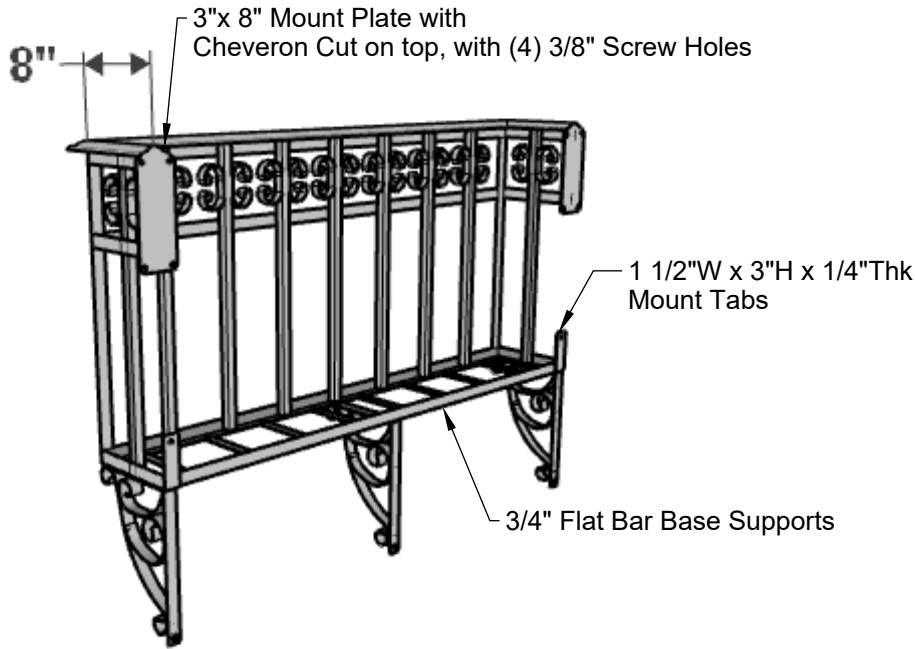

FRONT VIEW

WALL SCROLL SIDE VIEW

PERSPECTIVE VIEW

SIDE VIEW

Standard Length Options	
36"	
48"	
54"	
60"	
72"	
Standard Height Options	
24"	
30"	
36"	
42"	
Color Options	
Black	
Bronze Tone	

GENERAL NOTES	

Bottom Wall Scrolls
come Separately

HOOKS & LATTICE

A CARLSBAD MANUFACTURING COMPANY

1 (800) 896-0978

HooksandLattice.com

PRODUCT DESCRIPTION				SKU				PREPARED FOR		APPROVAL SIGNATURE
SALERNO FAUX BALCONY				704-BAL						
DIMENSIONS	MATERIAL	COLOR / FINISH	REP	DB	DATE	REV	ORDER #	PROJECT / SIDEMARK / IF#		APPROVAL DATE
			Cressa	RM	08/2024					