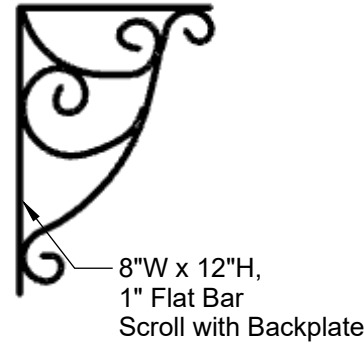

FRONT VIEW

WALL SCROLL SIDE VIEW

PERSPECTIVE VIEW

SIDE VIEW

Standard Length Options	
36"	
48"	
54"	
60"	
72"	
Standard Height Options	
24"	
30"	
36"	
42"	
Color Options	
Black	
Bronze Tone	

GENERAL NOTES	

Bottom Wall Scrolls
come Separately

HOOKS & LATTICE

A CARLSBAD MANUFACTURING COMPANY

1 (800) 896-0978

HooksandLattice.com

PRODUCT DESCRIPTION				SKU				PREPARED FOR		APPROVAL SIGNATURE
SALERNO FAUX BALCONY				704-BAL						
DIMENSIONS	MATERIAL	COLOR / FINISH	REP	DB	DATE	REV	ORDER #	PROJECT / SIDEMARK / IF#		APPROVAL DATE
			Cressa	RM	08/2024					