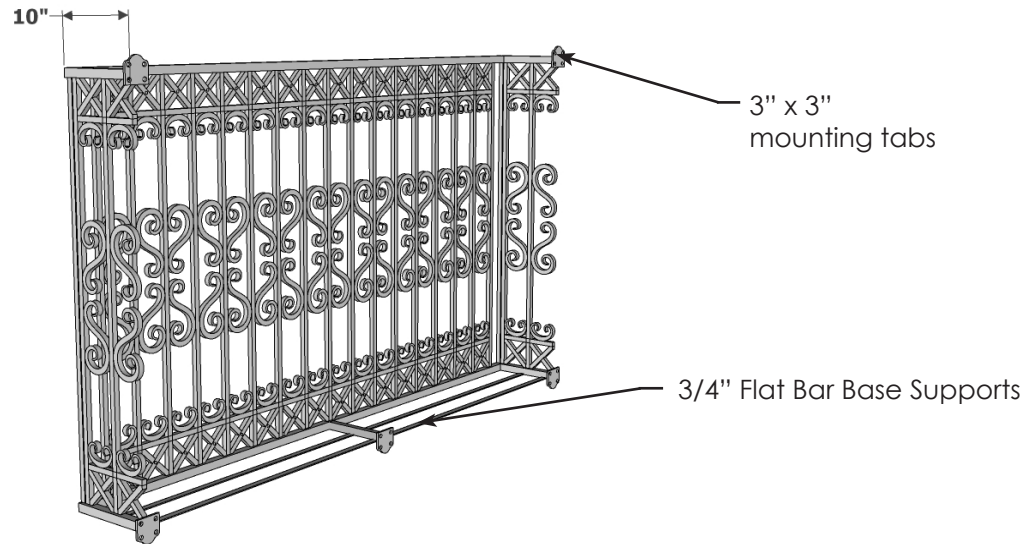

**FRONT VIEW**

Standard Length Options
48"
60"
72"
Standard Height Options
48"
Color Options
Black Powder Coat
Bronze Tone Powder Coat

**BACK PERSPECTIVE VIEW**

GENERAL NOTES
1. 10" Standard offset (front to back)
2. Custom sizes available
3. Vertical Ballusters no more than 4" spaces apart
4. Installation Hardware not included
*Made to Order
*None refundable

 <p><b>HOOKS &amp; LATTICE</b> 6056 Corte Del Cedro, Carlsbad CA 92011 1-888-320-0626/service@plantersunlimited.com www.plantersunlimited.com</p>	<b>PRODUCT DESCRIPTION</b>		<b>SKU</b>		<b>ORDER NUMBER</b>	<b>CUSTOMER SIGNATURE</b>	
	Brantford Juliet Balcony		720-BAL				
	<b>DIMENSIONS</b>	<b>COLOR</b>	<b>FINISH</b>	<b>REP:</b>	<b>DB:</b>	<b>DATE</b>	