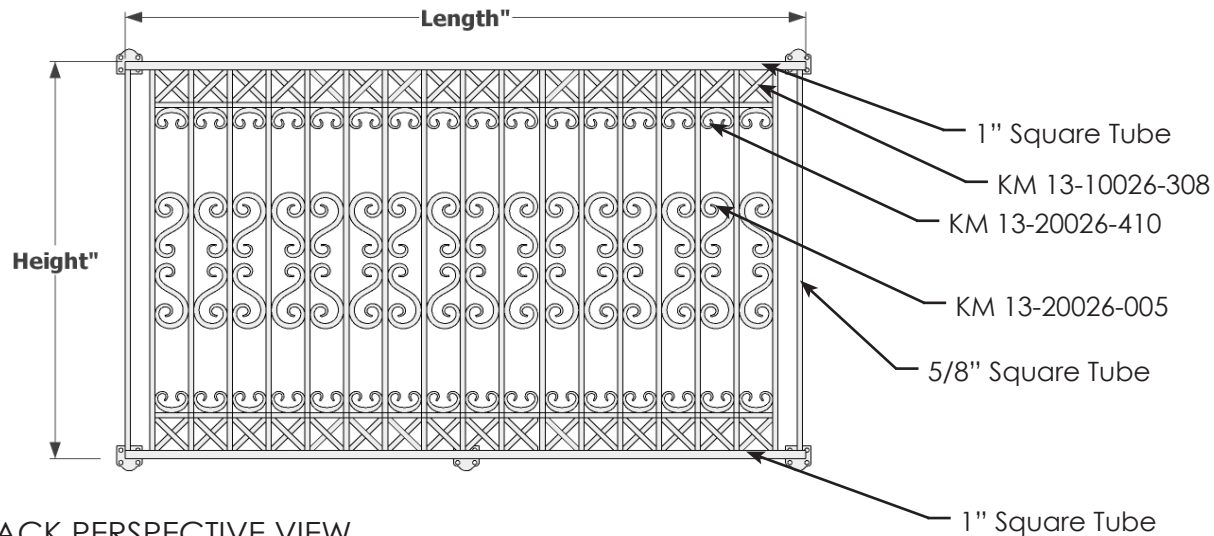

**FRONT VIEW**

Standard Length Options
48"
60"
72"
Standard Height Options
48"
Color Options
Black Powder Coat
Bronze Tone Powder Coat

**BACK PERSPECTIVE VIEW**

GENERAL NOTES
1. 10" Standard offset (front to back)
2. Custom sizes available
3. Vertical Ballusters no more than 4" spaces apart
4. Installation Hardware not included
*Made to Order
*None refundable

 <p><b>HOOKS &amp; LATTICE</b> 6056 Corte Del Cedro, Carlsbad CA 92011 1-888-320-0626/service@plantersunlimited.com www.plantersunlimited.com</p>	<b>PRODUCT DESCRIPTION</b>		<b>SKU</b>		<b>ORDER NUMBER</b>	<b>CUSTOMER SIGNATURE</b>	
	Brantford Juliet Balcony		720-BAL				
	<b>DIMENSIONS</b>	<b>COLOR</b>	<b>FINISH</b>	<b>REP:</b>	<b>DB:</b>	<b>DATE</b>	