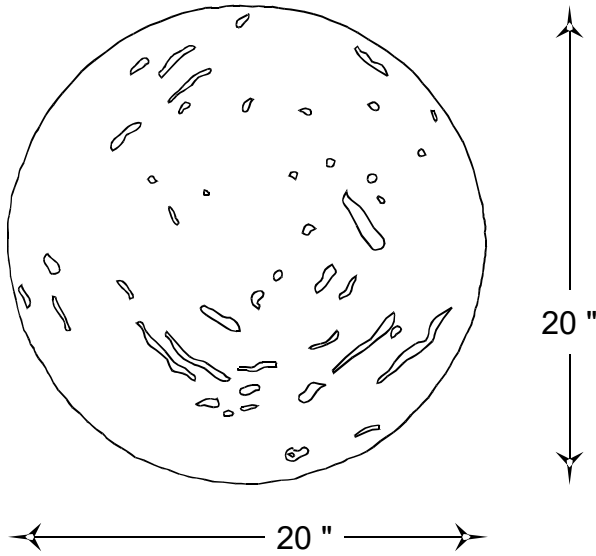

**FRONT VIEW**

GENERAL NOTES

**HOOKS & LATTICE**

A CARLSBAD MANUFACTURING COMPANY

1 (800) 896-0978

HooksandLattice.com

PRODUCT DESCRIPTION				SKU				PREPARED FOR		APPROVAL SIGNATURE
Primitive Sphere				A32-R2020						
DIMENSIONS	MATERIAL	COLOR / FINISH	REP	DB	DATE	REV	ORDER #	PROJECT / SIDEMARK / IF#		APPROVAL DATE
20"dia. x 20"h	GFRC			IG	11/20/2024	1				