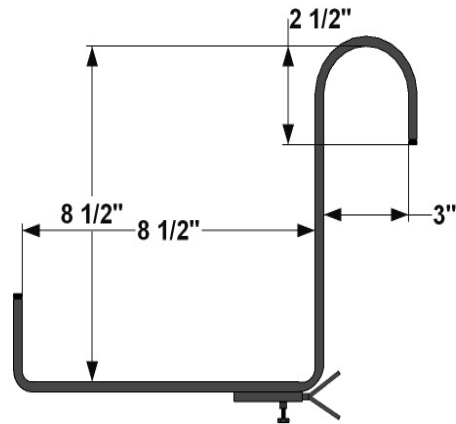

PERSPECTIVE VIEW

SIZE	L = Actual Dimensions for Liner Fitment
24"	25" Exterior 22" Bottom
30"	31" Exterior 28" Bottom
36"	37" Exterior 34" Bottom
42"	43" Exterior 40" Bottom
48"	49" Exterior 46" Bottom
60"	61" Exterior 58" Bottom
72"	73" Exterior 70" Bottom

RAILING BRACKET FRONT VIEW

SIDE VIEW

GENERAL NOTES

1. Cage Interior Dimensions fit 8" Pots or L" size x 8" x 8" Liners
2. Frame and Scrolls are 3/4" x 1/8" flat bar.
3. Mounting Holes: Ø 1/4"
4. Window box will rest on bracket shelf. Place brackets evenly-no more than 24" between brackets for quality support
5. Individual scrolls measure 9 3/8" height. Top scroll is 2 1/8" diameter, bottom scroll is 2 3/4" in diameter.

HOOKS & LATTICE

6056 Corte del Cedro, Carlsbad, CA 92011
 sales@hooksandlattice.com
 800-896-0978

PRODUCT DESCRIPTION		SKU				ORDER NUMBER	CUSTOMER SIGNATURE
Arch Decora Railing Planter with Round Rail Brackets		510RP-X-414RB85					
DIMENSIONS	COLOR	FINISH	REP:	DB:	DATE		