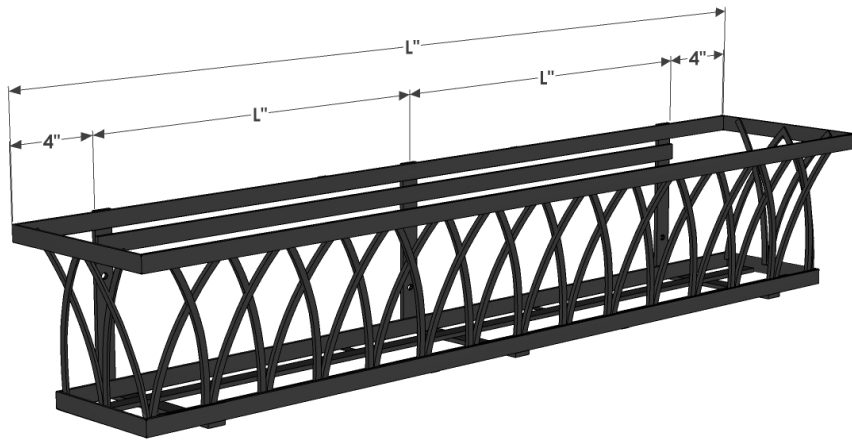

PERSPECTIVE VIEW

SIZE	L = Actual Dimensions for Liner Fitment
24"	25" Exterior 22" Bottom
30"	31" Exterior 28" Bottom
36"	37" Exterior 34" Bottom
42"	43" Exterior 40" Bottom
48"	49" Exterior 46" Bottom
60"	61" Exterior 58" Bottom
72"	73" Exterior 70" Bottom

RAILING BRACKET FRONT VIEW

SIDE VIEW

GENERAL NOTES

1. Cage Interior Dimensions fit 8" Pots or L" size x 8" x 8" Liners
2. Frame and Scrolls are 3/4" x 1/8" flat bar.
3. Mounting Holes: Ø 1/4"
4. Window box will rest on bracket shelf. Place brackets evenly-no more than 24" between brackets for quality support
5. Individual scrolls measure 9 3/8" height. Top scroll is 2 1/8" diameter, bottom scroll is 2 3/4" in diameter.

HOOKS & LATTICE

6056 Corte del Cedro, Carlsbad, CA 92011
 sales@hooksandlattice.com
 800-896-0978

PRODUCT DESCRIPTION		SKU				ORDER NUMBER	CUSTOMER SIGNATURE
Arch Decora Railing Planter with Round Rail Brackets		510RP-X-414RB85					
DIMENSIONS	COLOR	FINISH	REP:	DB:	DATE		