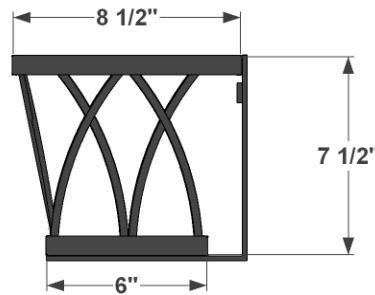

PERSPECTIVE VIEW

SIZE	L = Actual Dimensions for Liner Fitment
24"	25" Exterior 22" Bottom
30"	31" Exterior 28" Bottom
36"	37" Exterior 34" Bottom
42"	43" Exterior 40" Bottom
48"	49" Exterior 46" Bottom
60"	61" Exterior 58" Bottom
72"	73" Exterior 70" Bottom

RAILING BRACKET FRONT VIEW

SIDE VIEW

GENERAL NOTES

1. Cage Interior Dimensions fit 8" Pots or L" size x 8" x 8" Liners
2. Frame and Scrolls are 3/4" x 1/8" flat bar.
3. Mounting Holes: Ø 1/4"
4. Window box will rest on bracket shelf. Place brackets evenly-no more than 24" between brackets for quality support
5. Individual scrolls measure 9 3/8" height. Top scroll is 2 1/8" diameter, bottom scroll is 2 3/4" in diameter.

HOOKS & LATTICE

6056 Corte del Cedro, Carlsbad, CA 92011
 sales@hooksandlattice.com
 800-896-0978

PRODUCT DESCRIPTION		SKU				ORDER NUMBER	CUSTOMER SIGNATURE
Arch Decora Railing Planter with Round Rail Brackets		510RP-X-414RB85					
DIMENSIONS	COLOR	FINISH	REP:	DB:	DATE		