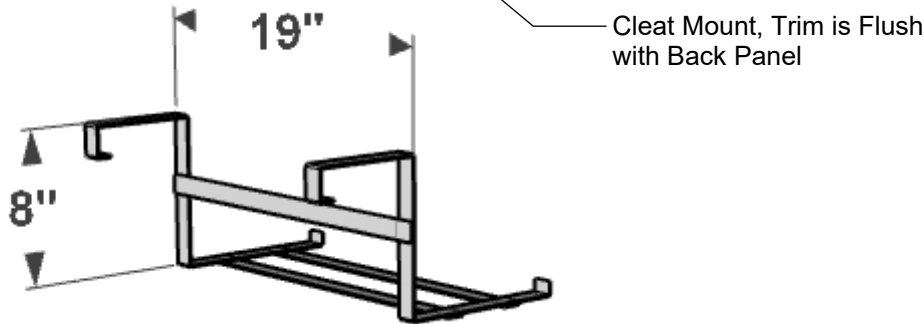

FRONT VIEW

BACK PERSPECTIVE VIEW

RAILING BRACKET

Length Sizes

24"
30"
36"
42"
48"
60"
72"

GENERAL NOTES

1. With Drainage
2. Adjustable Railing Hooks allow our Window Box Deck Drape Bracket to Fit Over Standard 2 x 4 or 2 x 6 Wood Deck Railings
3. The Super Deck Drape Bracket with a 9" shelf depth by 19" Long can Accomodate Window Box from 19" to 36"
4. Longer Window Boxes, 42" - 72", will come with two Deck Drape Bracket

HOOKS & LATTICE

A CARLSBAD MANUFACTURING COMPANY

1 (800) 896-0978

HooksandLattice.com

PRODUCT DESCRIPTION				SKU				PREPARED FOR		APPROVAL SIGNATURE
BLACK LAGUNA RAILING PLANTER - WOOD RAILS				CM-LAGRP-X-BLK-B038B9						
DIMENSIONS	MATERIAL	COLOR / FINISH	REP	DB	DATE	REV	ORDER #	PROJECT / SIDEMARK / IF#	APPROVAL DATE	
			Cressa	RM	01/2025					