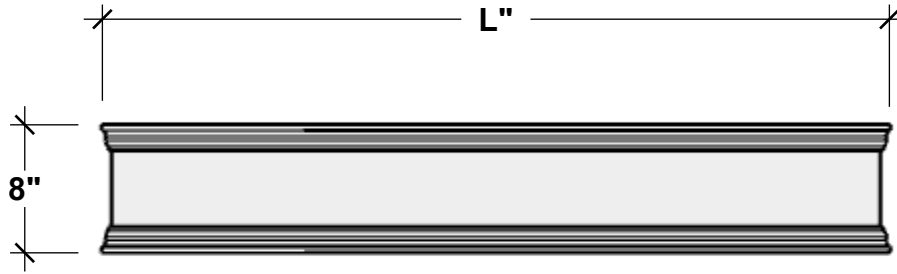

FRONT VIEW

BACK PERSPECTIVE VIEW

RAILING BRACKET

Length Sizes

24"
30"
36"
42"
48"
60"
72"

GENERAL NOTES

1. With Drainage
2. Adjustable Railing Hooks allow our Window Box Deck Drape Bracket to Fit Over Standard 2 x 4 or 2 x 6 Wood Deck Railings
3. The Super Deck Drape Bracket with a 9" shelf depth by 19" Long can Accomodate Window Box from 19" to 36"
4. Longer Window Boxes, 42" - 72", will come with two Deck Drape Bracket