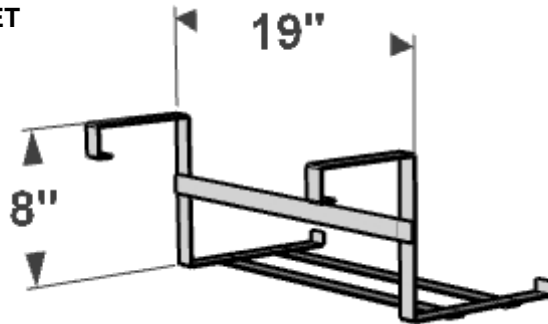

FRONT VIEW

BACK PERSPECTIVE VIEW

Size	L= Exterior Dimension for Top and Bottom
26"	26" Top 22" Bottom
30"	30" Top 26" Bottom
36"	36" Top 32" Bottom
42"	42" Top 38" Bottom
48"	48" Top 44" Bottom
60"	60" Top 56" Bottom
72"	72" Top 68" Bottom

RAILING BRACKET

Color Options

Black
White
Reclaimed Cherry
Reclaimed Dark Hickory

GENERAL NOTES

1. Window Box comes with Drainage
2. Window Box Finished on all Four Sides - Back has a indented cleat for Wall Mount Applications
3. Adjustable Railing Hooks allow our Window Box Deck Drape Bracket to Fit Over Standard 2 x 4 or 2 x 6 Wood Deck Railings
4. The Super Deck Drape Bracket with a 9" shelf depth by 19" Long can Accomodate Window Box from 19" to 36"
5. Longer Window Boxes, 42" - 72", will come with two Deck Drape Bracket