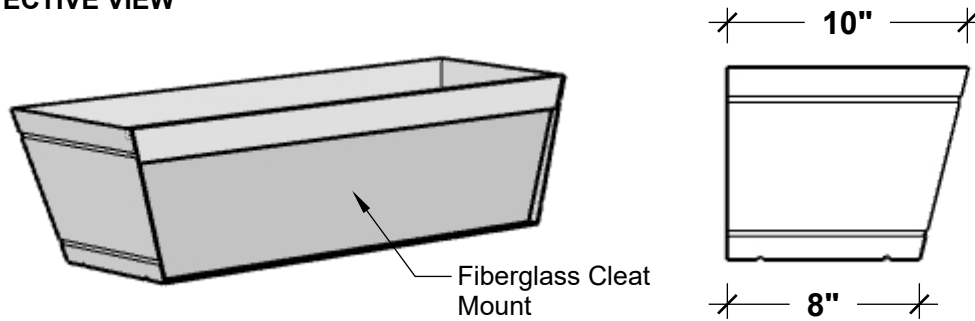

FRONT VIEW

BACK PERSPECTIVE VIEW

Size	L= Exterior Dimension for Top and Bottom
26"	26" Top 22" Bottom
30"	30" Top 26" Bottom
36"	36" Top 32" Bottom
42"	42" Top 38" Bottom
48"	48" Top 44" Bottom
60"	60" Top 56" Bottom
72"	72" Top 68" Bottom

RAILING BRACKET

Color Options

Black
White
Reclaimed Cherry
Reclaimed Dark Hickory

GENERAL NOTES

1. Window Box comes with Drainage
2. Window Box Finished on all Four Sides - Back has a indented cleat for Wall Mount Applications
3. Adjustable Railing Hooks allow our Window Box Deck Drape Bracket to Fit Over Standard 2 x 4 or 2 x 6 Wood Deck Railings
4. The Super Deck Drape Bracket with a 9" shelf depth by 19" Long can Accomodate Window Box from 19" to 36"
5. Longer Window Boxes, 42" - 72", will come with two Deck Drape Bracket