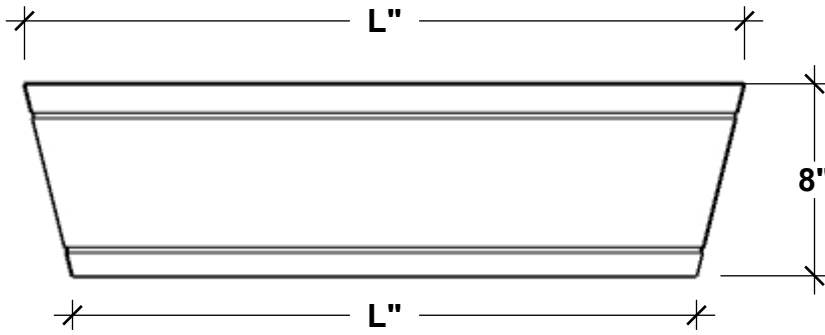

FRONT VIEW

BACK PERSPECTIVE VIEW

Size	L= Exterior Dimension for Top and Bottom
26"	26" Top 22" Bottom
30"	30" Top 26" Bottom
36"	36" Top 32" Bottom
42"	42" Top 38" Bottom
48"	48" Top 44" Bottom
60"	60" Top 56" Bottom
72"	72" Top 68" Bottom

RAILING BRACKET

Color Options

Black
White
Reclaimed Cherry
Reclaimed Dark Hickory

GENERAL NOTES

1. Window Box comes with Drainage
2. Window Box Finished on all Four Sides - Back has a indented cleat for Wall Mount Applications
3. Adjustable Railing Hooks allow our Window Box Deck Drape Bracket to Fit Over Standard 2 x 4 or 2 x 6 Wood Deck Railings
4. The Super Deck Drape Bracket with a 9" shelf depth by 19" Long can Accomodate Window Box from 19" to 36"
5. Longer Window Boxes, 42" - 72", will come with two Deck Drape Bracket