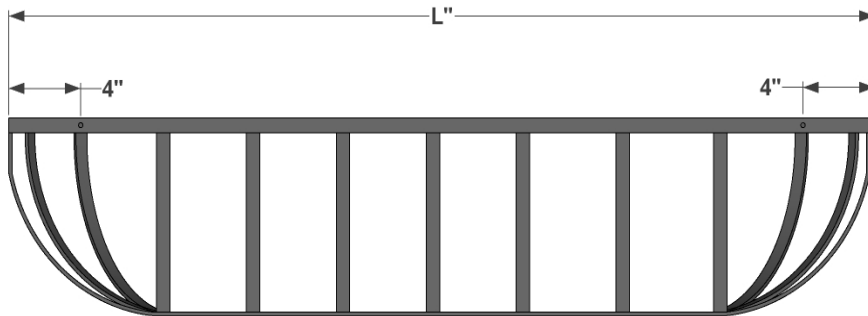

PERSPECTIVE VIEW

SIDE VIEW

SIZE
24"
30"
36"
42"
48"
60"
72"

BACK VIEW

GENERAL NOTES

1. Frame: 3/4"W x 3/16" Thk Flat Bar
2. Rear supports: 3/4"W x 3/16" Thk Flat Bar, 6" Spacing O.C.
3. Front Bars: 3/4"W x 3/16" Thk Flat Bar, 2 1/4" Spacing O.C.
4. Mounting Holes: Ø 1/4"

HOOKS & LATTICE
 6056 Corte Del Cedro, Carlsbad CA 92011
 1-888-320-0626/service@plantersunlimited.com
 www.plantersunlimited.com

PRODUCT DESCRIPTION		SKU				ORDER NUMBER	CUSTOMER SIGNATURE
XL Hayrack Trough Window Box		508B					
DIMENSIONS	COLOR	FINISH	REP:	DB:	DATE		
	Black	Powder Coated					