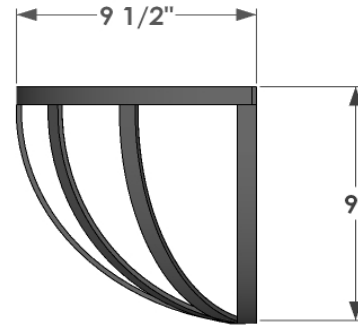

PERSPECTIVE VIEW

SIDE VIEW

SIZE
24"
30"
36"
42"
48"
60"
72"

BACK VIEW

GENERAL NOTES

1. Frame: 3/4"W x 3/16" Thk Flat Bar
2. Rear supports: 3/4"W x 3/16" Thk Flat Bar, 6" Spacing O.C.
3. Front Bars: 3/4"W x 3/16" Thk Flat Bar, 2 1/4" Spacing O.C.
4. Mounting Holes: Ø 1/4"

HOOKS & LATTICE
 6056 Corte Del Cedro, Carlsbad CA 92011
 1-888-320-0626/service@plantersunlimited.com
 www.plantersunlimited.com

PRODUCT DESCRIPTION		SKU				ORDER NUMBER	CUSTOMER SIGNATURE
XL Hayrack Trough Window Box		508B					
DIMENSIONS	COLOR	FINISH	REP:	DB:	DATE		
	Black	Powder Coated					