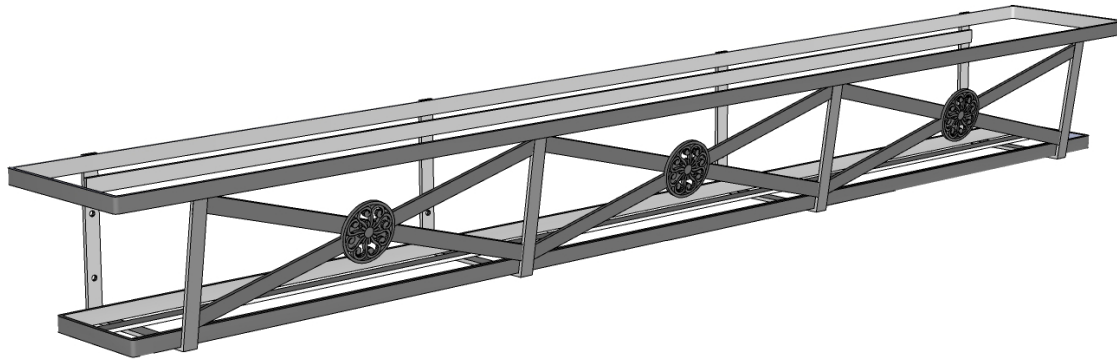

PERSPECTIVE VIEW

Size	L= Actual Dimensions of Liner Fitment
60"	61" Top 58" Bottom
72"	73" Top 70" Bottom

BACK VIEW

SIDE VIEW

GENERAL NOTES

1. Frame, back and bottom supports: 3/4"W x 1/8" Thk Flat Bar
2. Medallion: KM 45-9050
3. Mounting Holes: Ø 1/4"
4. 7mm clearance between back bars to allow 1/4" log

 <b>HOOKS &amp; LATTICE</b> 6056 Corte Del Cedro, Carlsbad CA 92011 1-888-320-0626/service@plantersunlimited.com www.plantersunlimited.com	<b>PRODUCT DESCRIPTION</b>		<b>SKU</b>		<b>ORDER NUMBER</b>	<b>CUSTOMER SIGNATURE</b>
	Medallion Decora Metal Window Box		509B-X (Triple)			
	<b>DIMENSIONS</b>	<b>COLOR</b>	<b>FINISH</b>	<b>REP:</b>	<b>DB:</b>	<b>DATE</b>