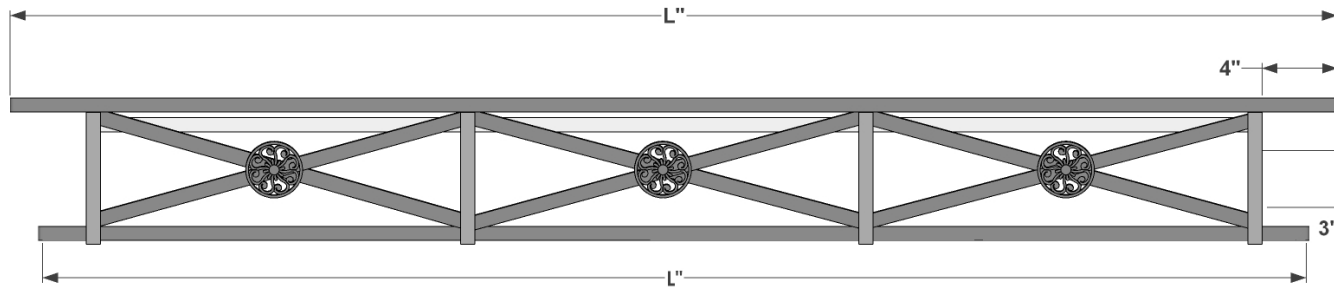

PERSPECTIVE VIEW

Size	L= Actual Dimensions of Liner Fitment
60"	61" Top 58" Bottom
72"	73" Top 70" Bottom

BACK VIEW

SIDE VIEW

GENERAL NOTES

1. Frame, back and bottom supports: 3/4"W x 1/8" Thk Flat Bar
2. Medallion: KM 45-9050
3. Mounting Holes: Ø 1/4"
4. 7mm clearance between back bars to allow 1/4" log

 <b>HOOKS &amp; LATTICE</b> 6056 Corte Del Cedro, Carlsbad CA 92011 1-888-320-0626/service@plantersunlimited.com www.plantersunlimited.com	<b>PRODUCT DESCRIPTION</b>		<b>SKU</b>		<b>ORDER NUMBER</b>	<b>CUSTOMER SIGNATURE</b>
	Medallion Decora Metal Window Box		509B-X (Triple)			
	<b>DIMENSIONS</b>	<b>COLOR</b>	<b>FINISH</b>	<b>REP:</b>	<b>DB:</b>	<b>DATE</b>