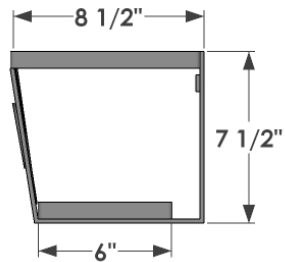

PERSPECTIVE VIEW

Size	L= Actual Dimensions of Liner Fitment
60"	61" Top 58" Bottom
72"	73" Top 70" Bottom

BACK VIEW

SIDE VIEW

GENERAL NOTES

1. Frame, back and bottom supports: 3/4"W x 1/8" Thk Flat Bar
2. Medallion: KM 45-9050
3. Mounting Holes: Ø 1/4"
4. 7mm clearance between back bars to allow 1/4" log