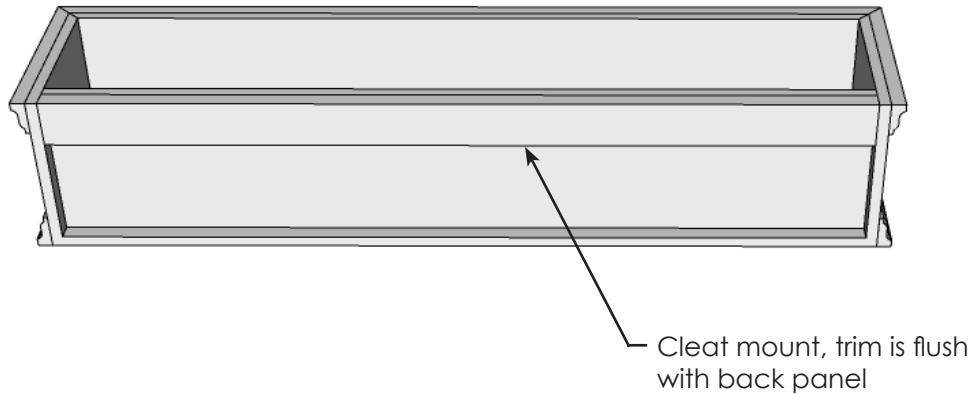

FRONT VIEW

SIDE VIEW

BACK PERSPECTIVE VIEW

L SIZE	Exterior Dimensions
24"	25 1/4"L x 8 5/8"W x 8"H
30"	31 1/4"L x 8 5/8"W x 8"H
36"	37 1/4"L x 8 5/8"W x 8"H
42"	43 1/4"L x 8 5/8"W x 8"H
48"	49 1/4"L x 8 5/8"W x 8"H
60"	61 1/4"L x 8 5/8"W x 8"H
72"	73 1/4"L x 8 5/8"W x 8"H

GENERAL NOTES
1. 3"H x 3/4" Thk cleat mount, trim is flush with back panel
2. The window is made of 1/2" thick PVC. Trim adds 1 1/4" to length and 5/8" to width.

 HOOKS & LATTICE 6056 Corte Del Cedro, Carlsbad CA 92011 1-888-320-0626/service@plantersunlimited.com www.plantersunlimited.com	PRODUCT DESCRIPTION		SKU		ORDER NUMBER	CUSTOMER SIGNATURE
	Laguna PVC Windowbox, Cleat Mount		A2-100			
	DIMENSIONS	COLOR	FINISH	REP:	DB:	DATE