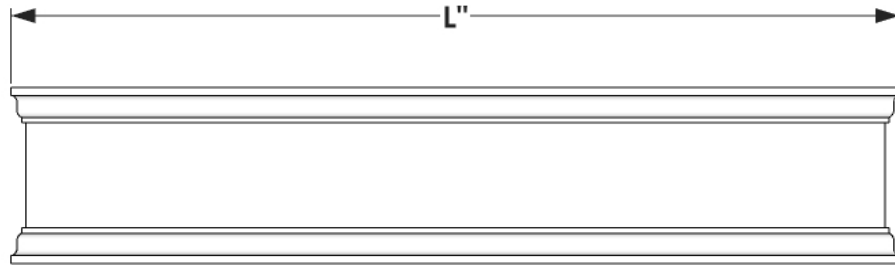

FRONT VIEW

SIDE VIEW

BACK PERSPECTIVE VIEW

L SIZE	Exterior Dimensions
24"	25 1/4"L x 8 5/8"W x 8"H
30"	31 1/4"L x 8 5/8"W x 8"H
36"	37 1/4"L x 8 5/8"W x 8"H
42"	43 1/4"L x 8 5/8"W x 8"H
48"	49 1/4"L x 8 5/8"W x 8"H
60"	61 1/4"L x 8 5/8"W x 8"H
72"	73 1/4"L x 8 5/8"W x 8"H

GENERAL NOTES
1. 3"H x 3/4" Thk cleat mount, trim is flush with back panel
2. The window is made of 1/2" thick PVC. Trim adds 1 1/4" to length and 5/8" to width.

 HOOKS & LATTICE 6056 Corte Del Cedro, Carlsbad CA 92011 1-888-320-0626/service@plantersunlimited.com www.plantersunlimited.com	PRODUCT DESCRIPTION		SKU		ORDER NUMBER	CUSTOMER SIGNATURE
	Laguna PVC Windowbox, Cleat Mount		A2-100			
	DIMENSIONS	COLOR	FINISH	REP:	DB:	DATE