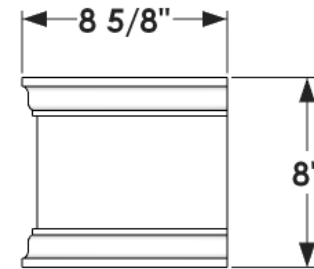

FRONT VIEW

SIDE VIEW

BACK PERSPECTIVE VIEW

L SIZE	Exterior Dimensions
24"	25 1/4"L x 8 5/8"W x 8"H
30"	31 1/4"L x 8 5/8"W x 8"H
36"	37 1/4"L x 8 5/8"W x 8"H
42"	43 1/4"L x 8 5/8"W x 8"H
48"	49 1/4"L x 8 5/8"W x 8"H
60"	61 1/4"L x 8 5/8"W x 8"H
72"	73 1/4"L x 8 5/8"W x 8"H

GENERAL NOTES
1. 3"H x 3/4" Thk cleat mount, trim is flush with back panel
2. The window is made of 1/2" thick PVC. Trim adds 1 1/4" to length and 5/8" to width.

 HOOKS & LATTICE 6056 Corte Del Cedro, Carlsbad CA 92011 1-888-320-0626/service@plantersunlimited.com www.plantersunlimited.com	PRODUCT DESCRIPTION		SKU		ORDER NUMBER	CUSTOMER SIGNATURE
	Laguna PVC Windowbox, Cleat Mount		A2-100			
	DIMENSIONS	COLOR	FINISH	REP:	DB:	DATE