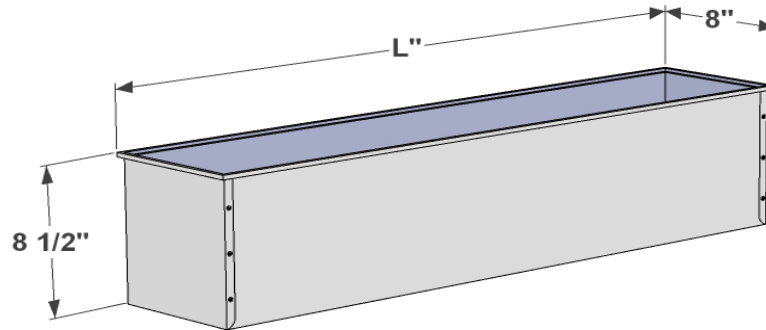

PERSPECTIVE VIEW

L SIZE
24"
30"
36"
42"
48"
60"
72"

GENERAL NOTES

 <b>HOOKS &amp; LATTICE</b> 6056 Corte Del Cedro, Carlsbad CA 92011 1-888-320-0626/service@plantersunlimited.com www.plantersunlimited.com	PRODUCT DESCRIPTION		SKU				ORDER NUMBER	CUSTOMER SIGNATURE
	Copper Rectangular Windowbox		CM-ML-CU					
	DIMENSIONS	COLOR	FINISH	REP:	DB:	DATE		
	Real Copper							