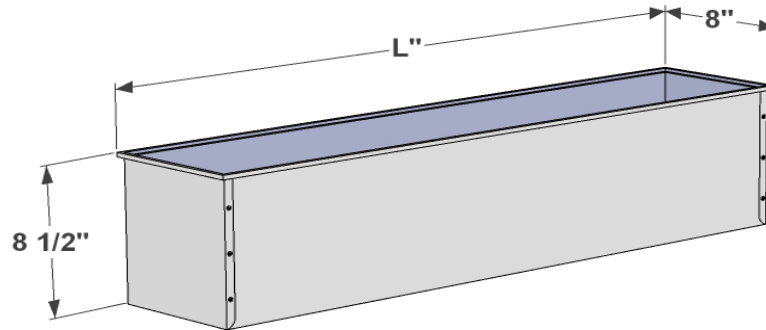

PERSPECTIVE VIEW

L SIZE
24"
30"
36"
42"
48"
60"
72"

GENERAL NOTES

 HOOKS & LATTICE 6056 Corte Del Cedro, Carlsbad CA 92011 1-888-320-0626/service@plantersunlimited.com www.plantersunlimited.com	PRODUCT DESCRIPTION		SKU				ORDER NUMBER	CUSTOMER SIGNATURE
	Metal Rectangular Windowbox Powder Coated Oil Rubbed Bronze		CM-ML-OR					
	DIMENSIONS	COLOR	FINISH	REP:	DB:	DATE		
	Oil Rubbed Bronze	Powder Coat						