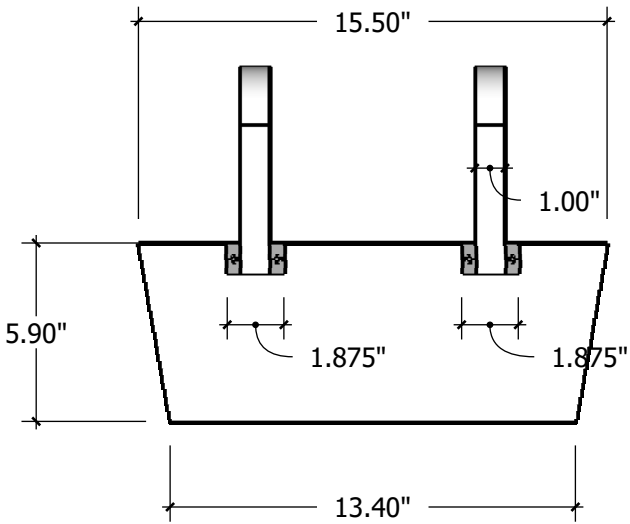

General Notes:

- 1. Galvanized Metal
- 2. Powder Coated
- 3. No Drain Holes

SIDE VIEW

BACK VIEW

PERSPECTIVE VIEW

Date: 07/2021
Scale: NTS
DB: IG
Rep: Bety
Order#:

Content:
PN: CM-RD-24-WH-I
Color/Finish: White
Customer Approval: _____