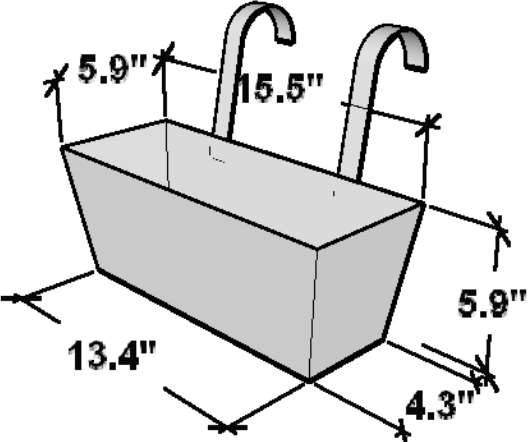

General Notes:

- 1. Galvanized Metal
- 2. Powder Coated
- 3. No Drain Holes

SIDE VIEW

BACK VIEW

PERSPECTIVE VIEW

Date: 07/2021
Scale: NTS
DB: IG
Rep: Bety
Order#:

Content:
PN: CM-RD-24-WH-I
Color/Finish: White
Customer Approval: _____