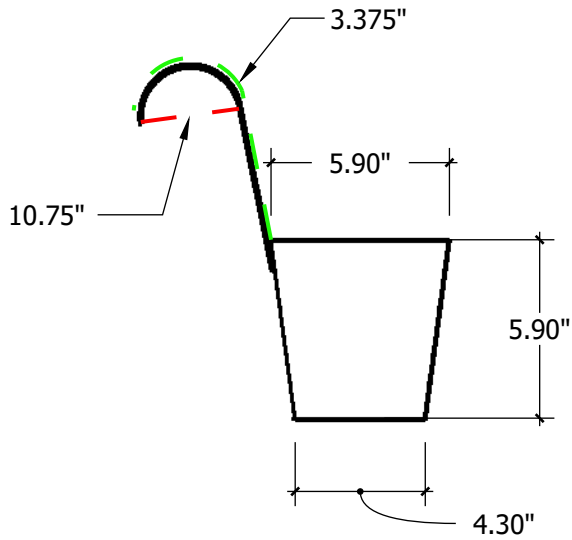

General Notes:

- 1. Galvanized Metal
- 2. Powder Coated
- 3. No Drain Holes

SIDE VIEW

BACK VIEW

PERSPECTIVE VIEW

Date: 07/2021
Scale: NTS
DB: IG
Rep: Bety
Order#:

Content:
PN: CM-RD-24-WH-I
Color/Finish: White
Customer Approval: _____